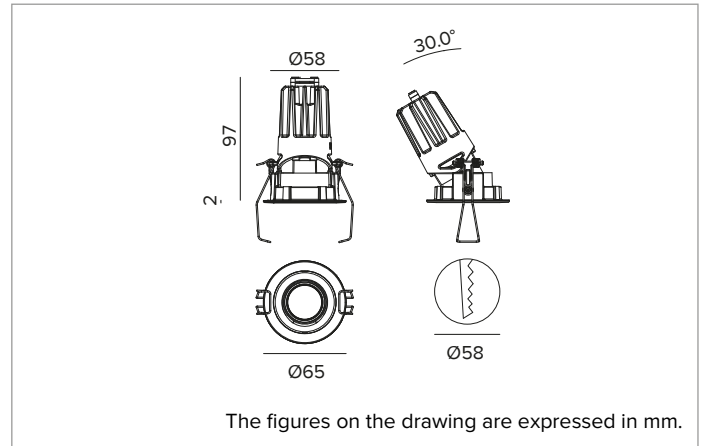

1T8480EL | CTEVO ARCHITECTURAL 58

Adjustable recessed LED projector in a trim version

		3500K	H(m)	D(m)	E _{max} (lx)
		Ra90		53°	
Fixture Power	10W	1	0.99	1235	
Source Flux	1217lm	2	1.99	309	
Fixture Flux	890lm	3	2.98	137	
Efficacy	92lm/W	4	3.98	77	
TS1336	I _{max} =1022cd/klm	I _{max}	1244cd	5	4.97

CCT nominal: 3500K

Lifetime (L80/B10): >50000h tq +25°C

ILLUMINOTECHNICAL CHARACTERISTICS

WFL Version - a moulded black plastic optical holder with convex faceted highly reflective anodised aluminium precision optics, a holographic diffusion filter and a black silicone cut off ring. UGR<19 (EN 12464-1).

Optic: REFLECTOR

Beam angles: WFL

Optical efficiency: 73%

Fixture flux: 890lm

Luminous efficacy: 92lm/W

Photobiological safety: Compliant with RG1 low risk group

MECHANICAL CHARACTERISTICS

Moulded black plastic optic holder and die-cast aluminium heat sink in black color. Black colour cover. The optical unit can be adjusted up to 30° on the vertical plane. Trim version with an integrated black ring.